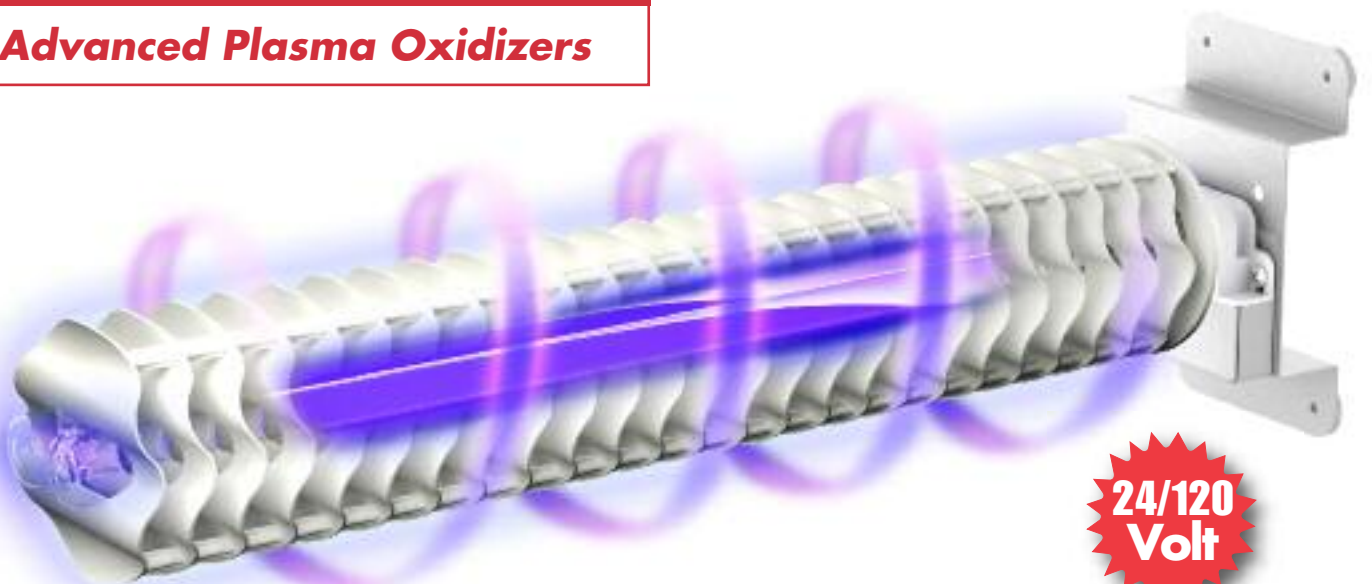

**Take your first steps to
Cleaner, Healthier Indoor Air**

Patented Air Sterilizer

Advanced Plasma Oxidizers