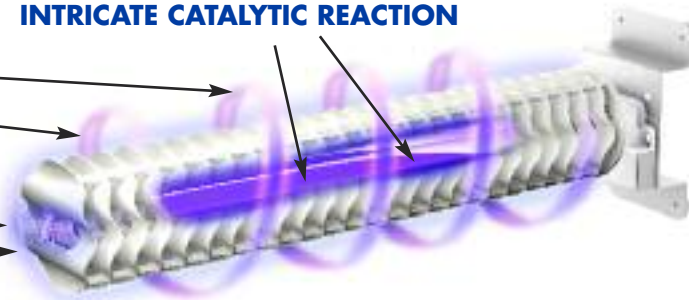

Patented Respicaire Multi-Process Purification Technology

INTRICATE CATALYTIC REACTION

FRIENDLY AIR OXIDIZERS

UVC GERMICIDAL CLEANSING